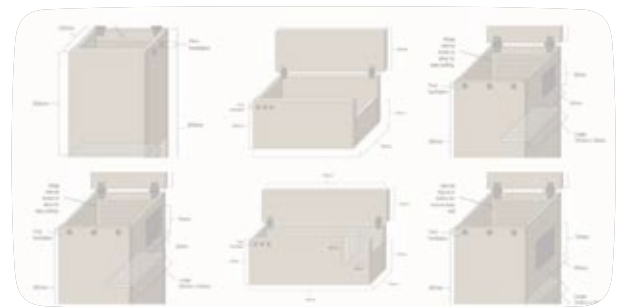

Design for Life

The main purpose of ReWild Perth is to use our outdoor spaces to support our natural wildlife, which need exactly the same things as us: food, water and shelter.

We have included lots of resources about the animals you might want to support, the kinds of shelters they need and their natural food sources.